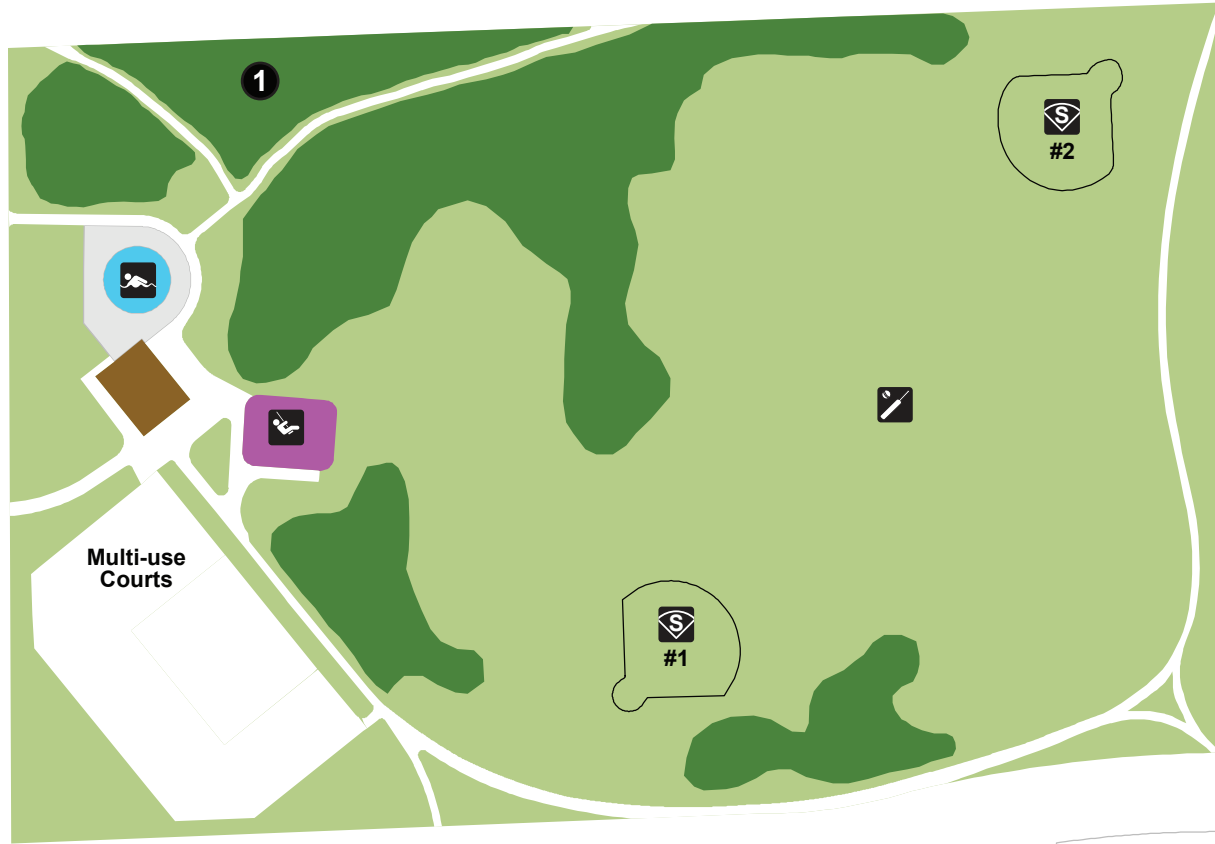

W. CONGRESS ST.

LINDSAY PARK

N. 87TH ST.

N. 84TH ST.

W. MARION ST.

Lindsay Park
 4360 N. 87 St.
 Milwaukee, WI 53222
 Unit Office: (414) 871-4020

- Park Land
- Shrubs & Trees
- Park Building
- Reservable Picnic Area (No tents allowed)
- Cricket Pitch
- Softball Diamond
- Tot Lot
- Wading Pool

0 25 50 100 150 200 Feet
 PARK ACREAGE: 13.3

Picnic Reservations
 (414) 257-8005

Parks Information
 (414) 257-PARK (7275)
 countyparks.com

UPDATED JUNE '10