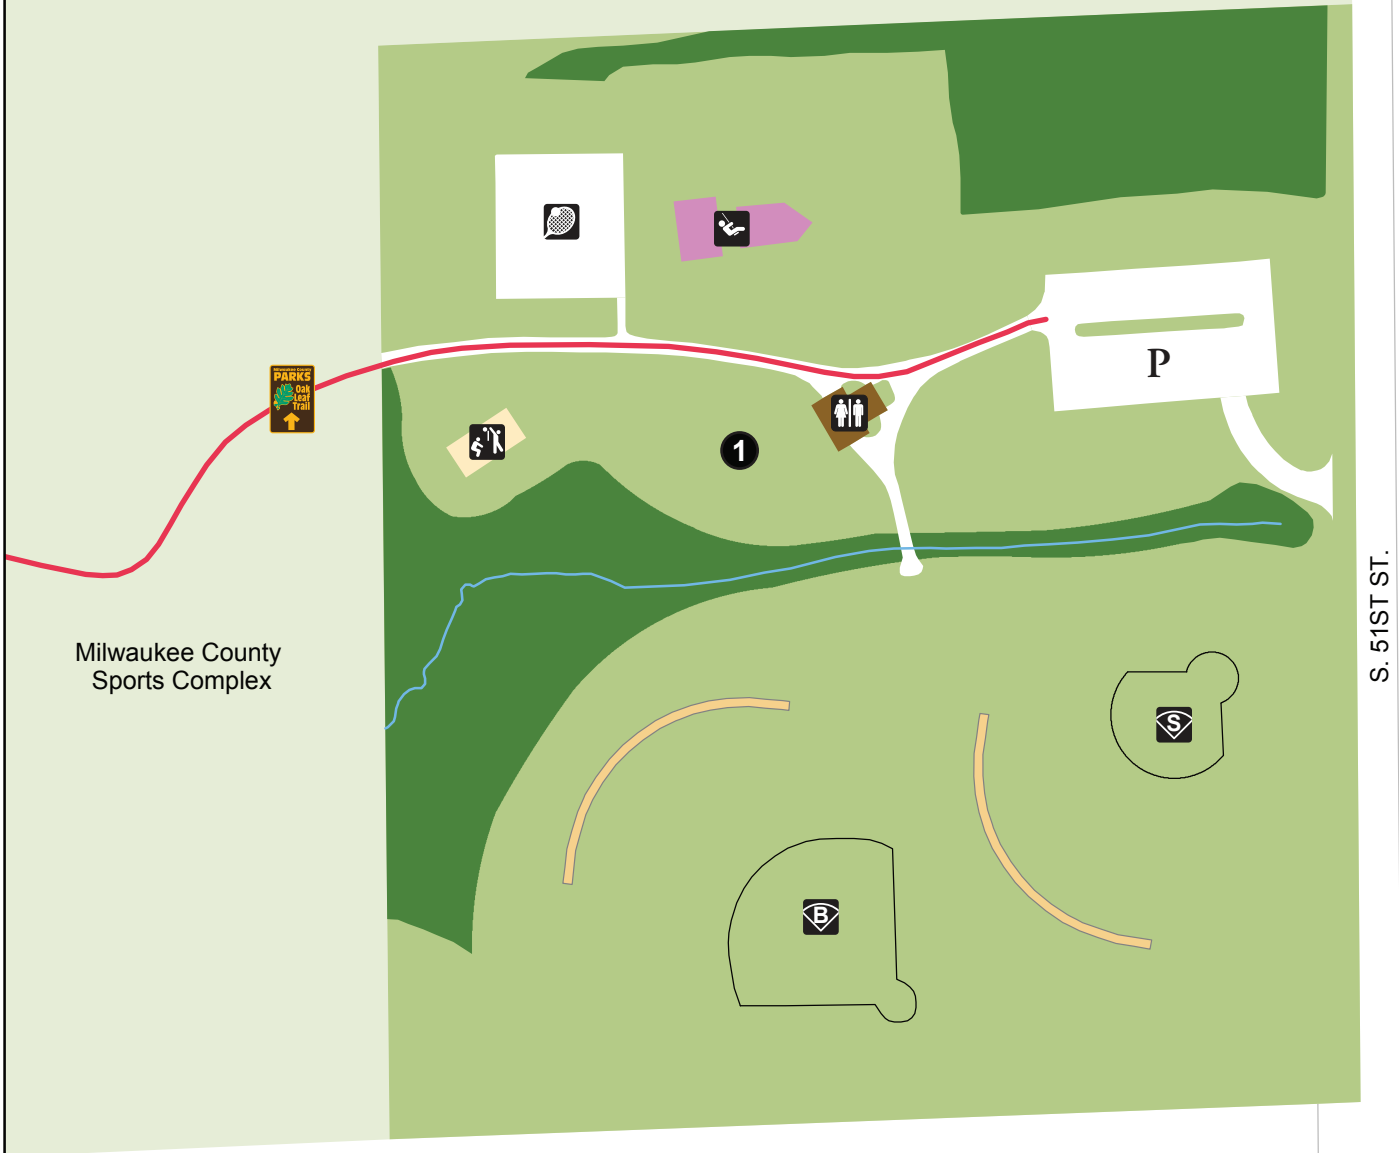

Milwaukee County Sports Complex

Milwaukee County Sports Complex

S. 51ST ST.

### Park Legend

- Park Land
- Shrubs & Trees
- P** Parking Lot
- Park Building
- #** Reservable Picnic Area (No tents allowed)
- Restrooms
- Oak Leaf Trail (Recreational Trail)
- Trail Segment
- Baseball Diamond
- Sand Volleyball
- Softball Diamond
- Tennis
- Tot Lot